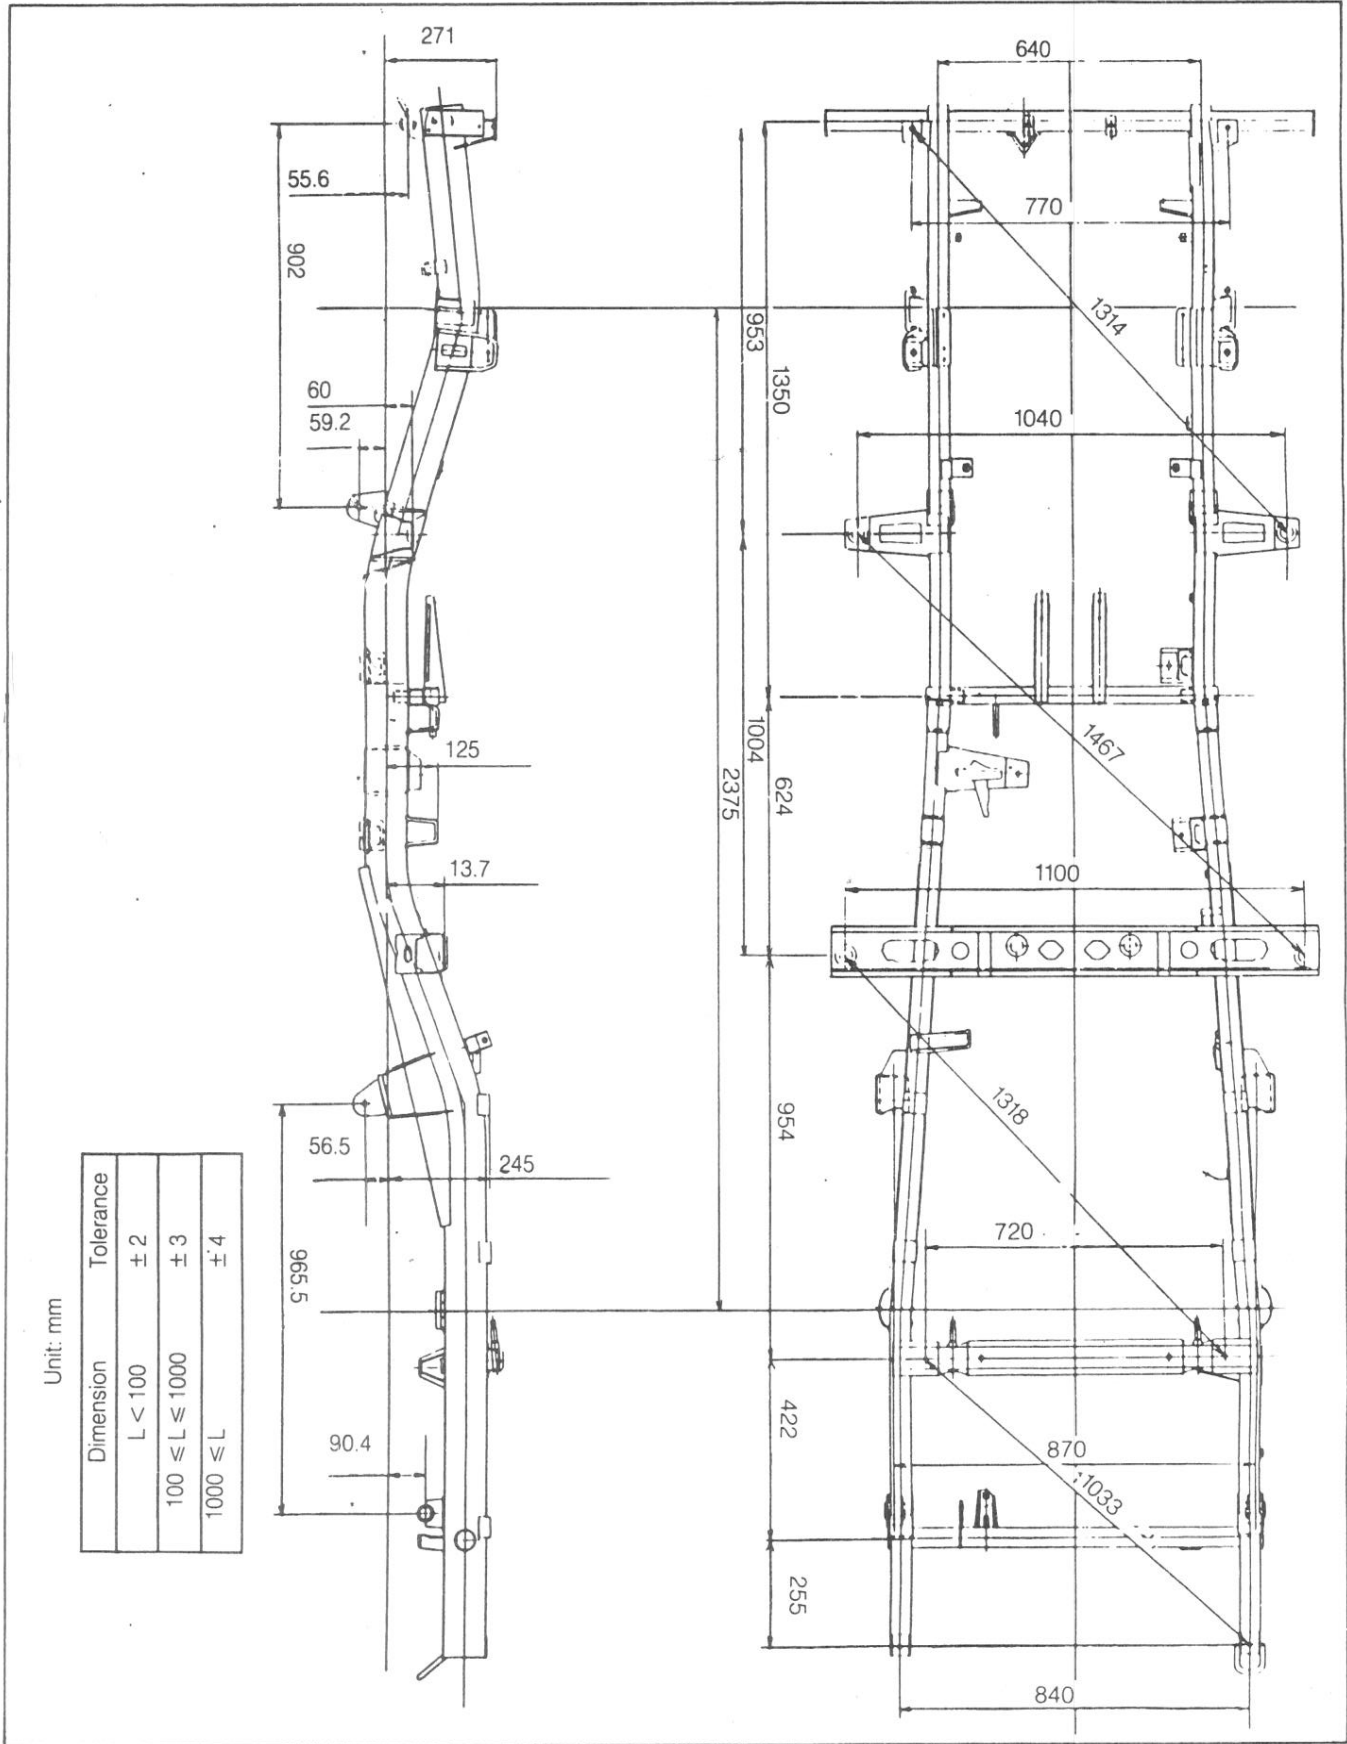

8-4. Chassis Dimensions

MG 410 BODY CHART

FRONT HOOD

FRONT WINDOW

CENTER PILLAR EXTENSION

DESK TOP

CENTER PANEL

REAR BODY

REAR GATE

FRONT BODY

CHASSIS FRAME

SIDE BODY

DOOR