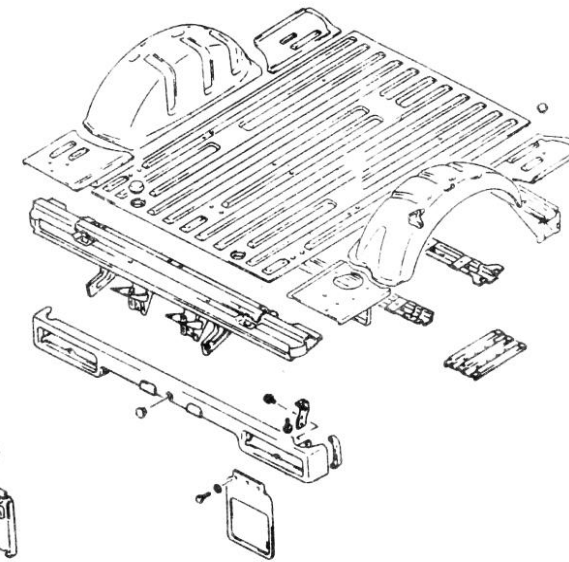

8-4. Chassis Dimensions

MG 410 BODY CHART

FRONT HOOD

FRONT WINDOW

CENTER PILLAR EXTENSION

DESK TOP

CENTER PANEL

REAR BODY

REAR GATE

FRONT BODY

CHASSIS FRAME

SIDE BODY

DOOR