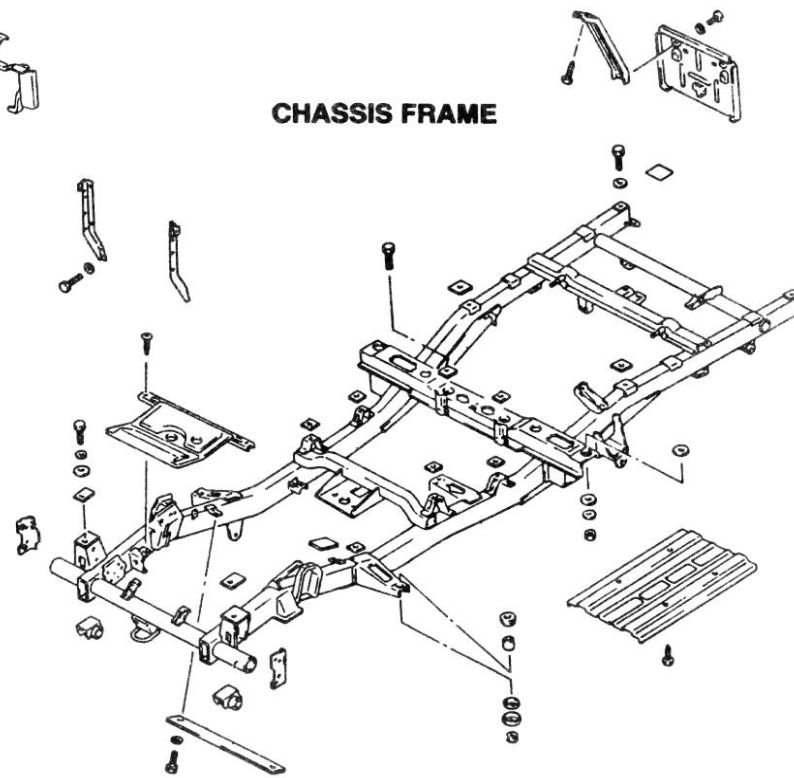

8-4. Chassis Dimensions

MG 410 BODY CHART

FRONT HOOD

FRONT WINDOW

CENTER PILLAR EXTENSION

DESK TOP

CENTER PANEL

REAR BODY

REAR GATE

FRONT BODY

CHASSIS FRAME

SIDE BODY

DOOR