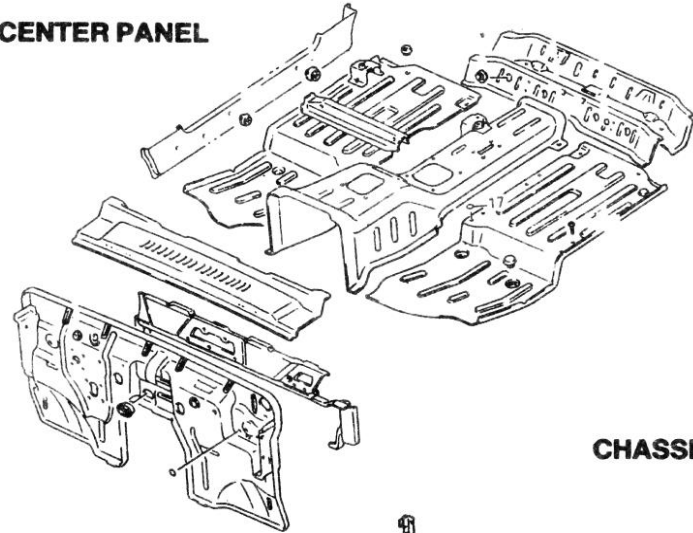

8-4. Chassis Dimensions

MG 410 BODY CHART

FRONT HOOD

FRONT WINDOW

CENTER PILLAR EXTENSION

DESK TOP

CENTER PANEL

REAR BODY

REAR GATE

FRONT BODY

CHASSIS FRAME

SIDE BODY

DOOR